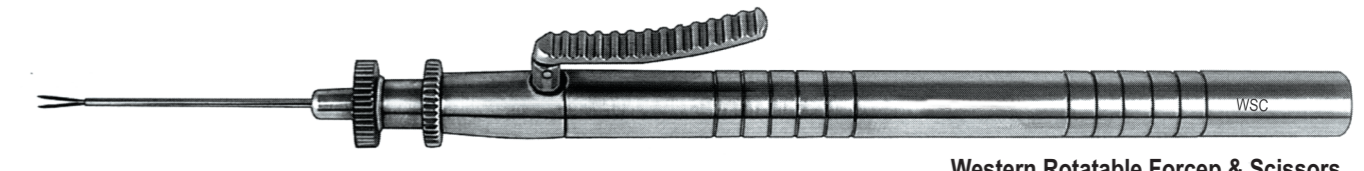

# Vietro-Retinal Instruments

Western Rotatable Forcep & Scissors

Dorc Type Forcep & Scissors

Smooth St. (Plain)  
WSC-713-F

Membrane (Pick)  
WSC-714-F

End Gripping  
WSC-715-F

Foreign Body  
WSC-716-F

Scrrated St.  
WSC-717-F

D, zwan  
WSC-718-F

Curved Scissor  
WSC-719-S

Three Prong  
WSC-720-S

Vertical 90° Scissor  
WSC-721-S

Vertical 45° Scissor  
WSC-722-S

Straight Scissor  
WSC-723-S

Capsular-Hexsis  
20, 23G.  
WSC-724-F

Membrane Peelar